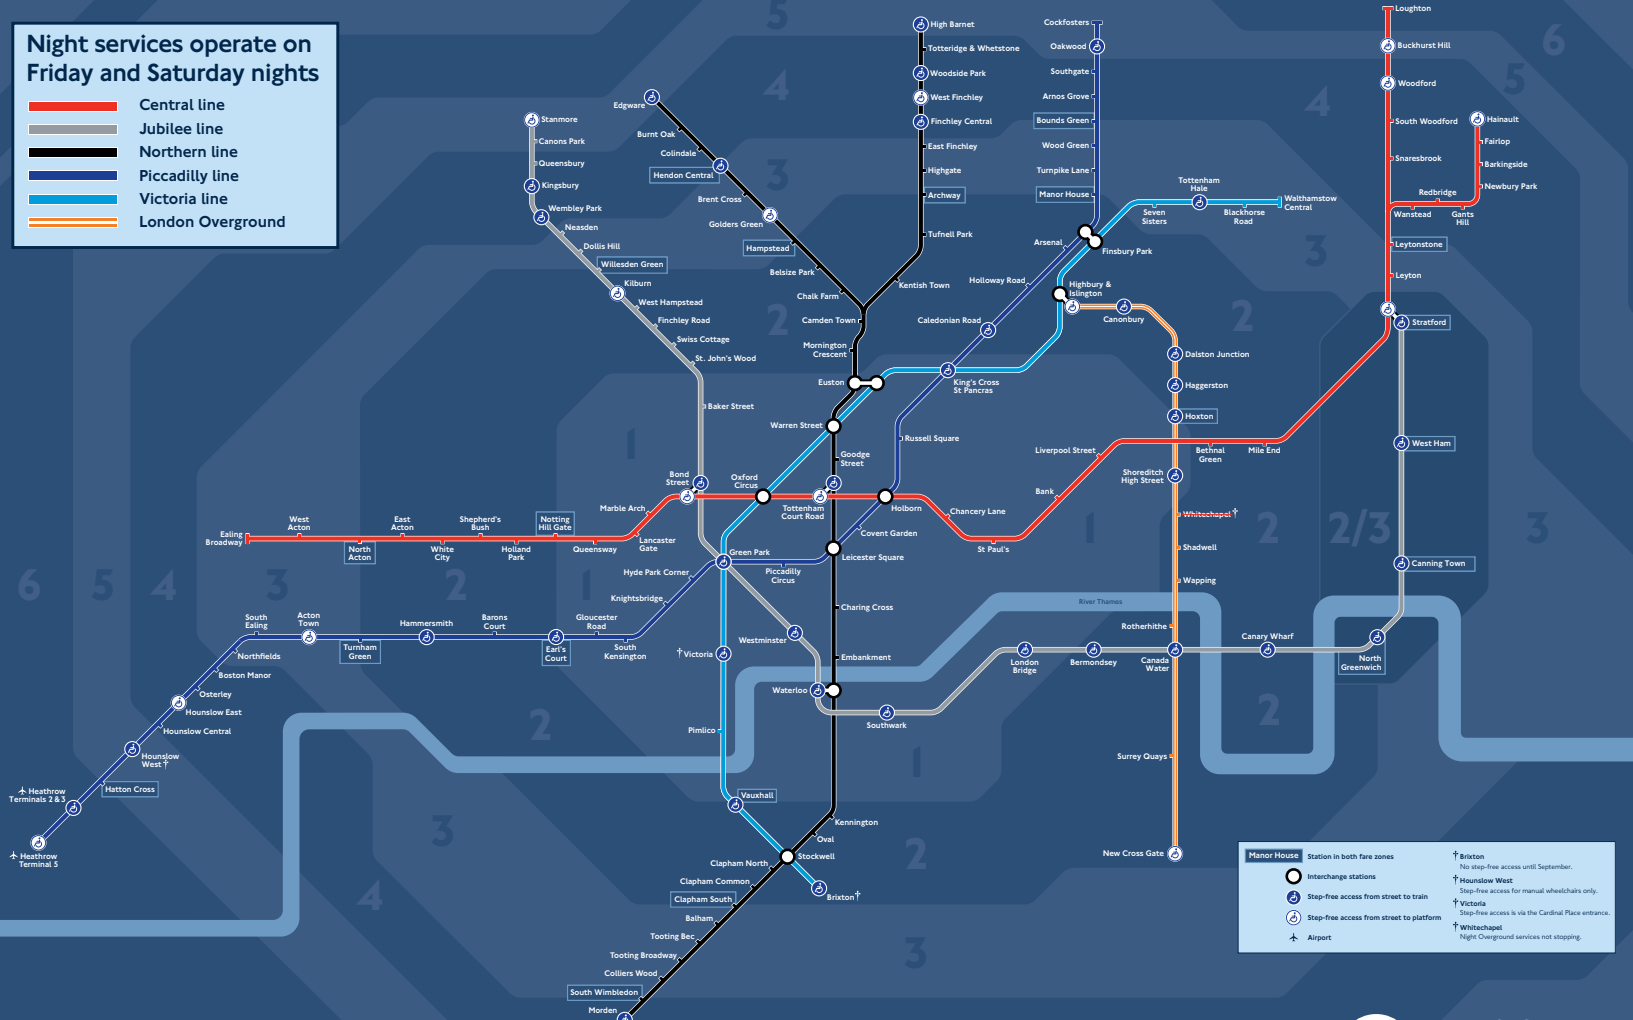

Key to lines

- Bakerloo
- Central
- Circle
- District
- Hammersmith & City
- Jubilee
- Metropolitan
- Northern
- Piccadilly
- Victoria
- Waterloo & City
- DLR
- Emirates Air Line cable car (special fares apply)
- London Overground
- TfL Rail
- London Trams
- District (open weekends and on some public holidays)

Key to symbols

- Interchange stations
- Step-free access from street to train
- Step-free access from street to platform
- National Rail
- Airport
- Riverboat services
- Victoria Coach Station
- Emirates Air Line cable car

Night Tube and London Overground map

Operates on Friday and Saturday nights

Tube and London Overground Night Services

Night services operate on Friday and Saturday nights

- Central line
- Jubilee line
- Northern line
- Piccadilly line
- Victoria line
- London Overground

	Manor House	Station in both fare zones
	Interchange stations	
	Step-free access from street to train	
	Step-free access from street to platform	
	Airport	
	Brixton	No step-free access until September.
	Hounslow West	Step-free access for manual wheelchairs only.
	Victoria	Step-free access is via the Cardinal Place entrance.
	Whitechapel	Night Overground services not stopping.